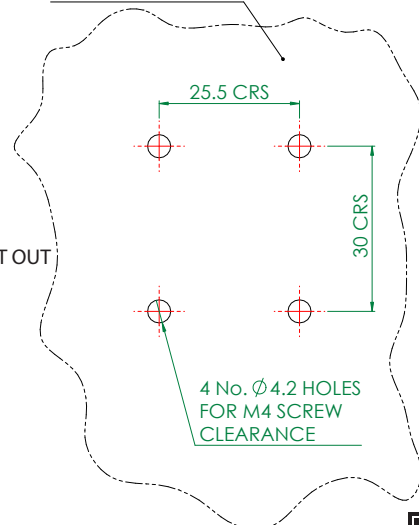

## BALL VALVES

**SUFFIX-ZB**  
Panel Mount

MAX PANEL THICKNESS = 4mm

SUFFIX-ZB PANEL CUT OUT

**SUFFIX-ZC**  
Locable Handle Only

**SUFFIX-ZD**  
Lockable handle with padlock

**SUFFIX-ZG**  
Surface Mount Tapped Holes

NO MAX/MIN  
MATERIAL THICKNESS  
- TO SUIT FASTENERS

SUFFIX-ZG PANEL CUT OUT