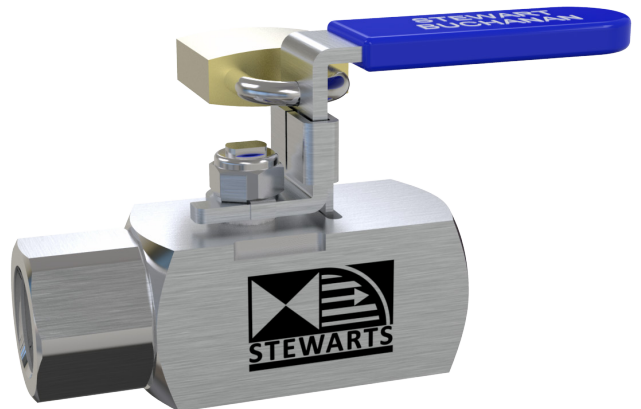

## BALL VALVES

**SUFFIX-ZB**  
Panel Mount

MAX PANEL THICKNESS = 4mm

SUFFIX-ZB PANEL CUT OUT

**SUFFIX-ZC**  
Locable Handle Only

**SUFFIX-ZD**  
Lockable handle with padlock

**SUFFIX-ZG**  
Surface Mount Tapped Holes

NO MAX/MIN  
MATERIAL THICKNESS  
- TO SUIT FASTENERS

SUFFIX-ZG PANEL CUT OUT

DATA SHEET REF: BALLOPT-REV01-14