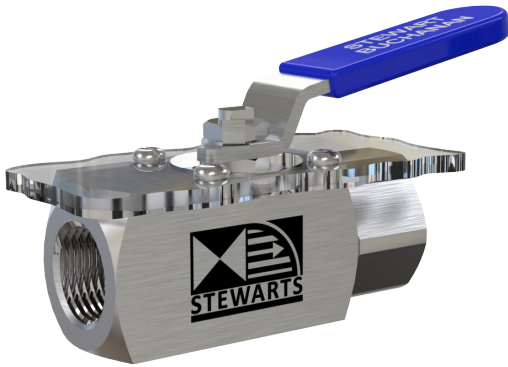

# OPTIONAL EXTRAS

## BALL VALVES

**SUFFIX-ZB**  
Panel Mount

MAX PANEL THICKNESS = 4mm

SUFFIX-ZB PANEL CUT OUT

**SUFFIX-ZC**  
Locable Handle Only

**SUFFIX-ZD**  
Lockable handle with padlock

**SUFFIX-ZG**  
Surface Mount Tapped Holes

NO MAX/MIN  
MATERIAL THICKNESS  
- TO SUIT FASTENERS

SUFFIX-ZG PANEL CUT OUT

DATA SHEET REF: BALLOPT-REV01-14