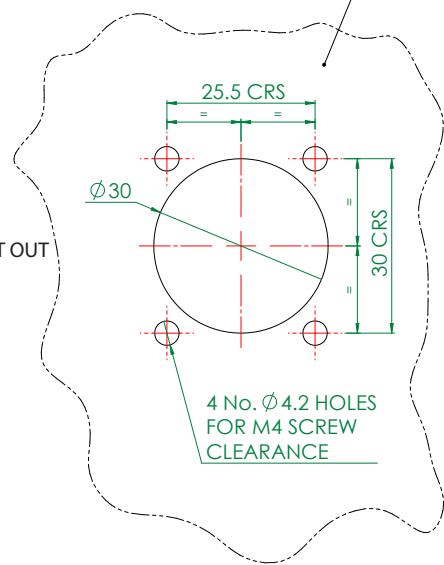

## BALL VALVES

**SUFFIX-ZB**  
Panel Mount

MAX PANEL THICKNESS = 4mm

SUFFIX-ZB PANEL CUT OUT

**SUFFIX-ZC**  
Locable Handle Only

**SUFFIX-ZD**  
Lockable handle with padlock

**SUFFIX-ZG**  
Surface Mount Tapped Holes

NO MAX/MIN  
MATERIAL THICKNESS  
- TO SUIT FASTENERS

SUFFIX-ZG PANEL CUT OUT

DATA SHEET REF: BALLOPT-REV01-14