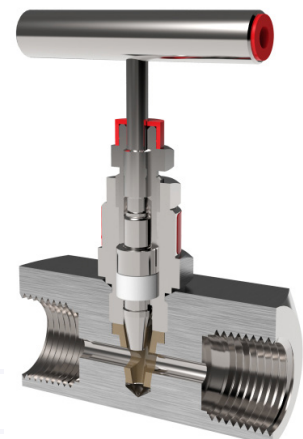

# OPTIONAL EXTRAS

**SUFFIX-AA**  
Black Hand Wheel

**SUFFIX-AB**  
Anti Tamper Bonnet with Key

**SUFFIX-BB**  
Lockable Anti Tamper Bonnet with Key

**SUFFIX-AC**  
Panel Mount Nut on Bonnet

Panel cut out  $\varnothing$ 19mm  
Panel thickness 3 to 5 mm

**SUFFIX-AD**  
Lockable Handle with Padlock

**SUFFIX-AE**  
Captive Bleed Valve

**SUFFIX-AH**  
Captive Bleed Nut

**SUFFIX-AY**  
Rising Plug Type Tip