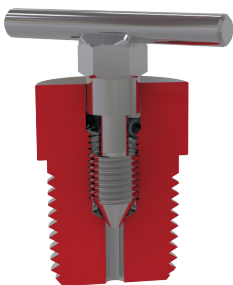

# OPTIONAL EXTRAS

**SUFFIX-AA**  
Black Hand Wheel

**SUFFIX-AB**  
Anti Tamper Bonnet with Key

**SUFFIX-BB**  
Lockable Anti Tamper Bonnet with Key

**SUFFIX-AC**  
Panel Mount Nut on Bonnet

Panel cut out  $\varnothing$ 19mm  
Panel thickness 3 to 5 mm

**SUFFIX-AD**  
Lockable Handle with Padlock

**SUFFIX-AE**  
Captive Bleed Valve

**SUFFIX-AH**  
Captive Bleed Nut

**SUFFIX-AY**  
Rising Plug Type Tip