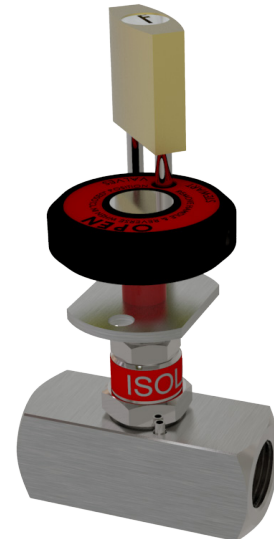

# OPTIONAL EXTRAS

**SUFFIX-AA**  
Black Hand Wheel

**SUFFIX-AB**  
Anti Tamper Bonnet with Key

**SUFFIX-BB**  
Lockable Anti Tamper Bonnet with Key

**SUFFIX-AC**  
Panel Mount Nut on Bonnet

Panel cut out  $\varnothing$ 19mm  
Panel thickness 3 to 5 mm

**SUFFIX-AD**  
Lockable Handle with Padlock

**SUFFIX-AE**  
Captive Bleed Valve

**SUFFIX-AH**  
Captive Bleed Nut

**SUFFIX-AY**  
Rising Plug Type Tip