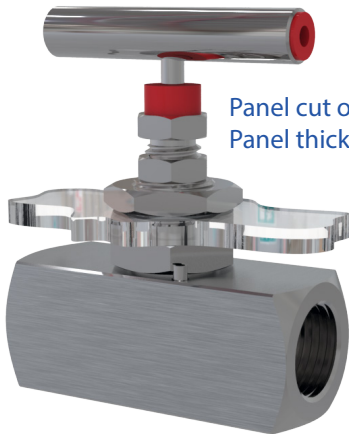

# OPTIONAL EXTRAS

**SUFFIX-AA**  
Black Hand Wheel

**SUFFIX-AB**  
Anti Tamper Bonnet with Key

**SUFFIX-BB**  
Lockable Anti Tamper Bonnet with Key

**SUFFIX-AC**  
Panel Mount Nut on Bonnet

Panel cut out  $\varnothing$ 19mm  
Panel thickness 3 to 5 mm

**SUFFIX-AD**  
Lockable Handle with Padlock

**SUFFIX-AE**  
Captive Bleed Valve

**SUFFIX-AH**  
Captive Bleed Nut

**SUFFIX-AY**  
Rising Plug Type Tip