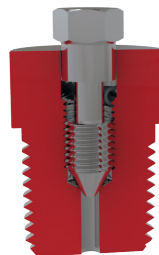

# OPTIONAL EXTRAS

**SUFFIX-AA**  
Black Hand Wheel

**SUFFIX-AB**  
Anti Tamper Bonnet with Key

**SUFFIX-BB**  
Lockable Anti Tamper Bonnet with Key

**SUFFIX-AC**  
Panel Mount Nut on Bonnet

Panel cut out  $\varnothing$ 19mm  
Panel thickness 3 to 5 mm

**SUFFIX-AD**  
Lockable Handle with Padlock

**SUFFIX-AE**  
Captive Bleed Valve

**SUFFIX-AH**  
Captive Bleed Nut

**SUFFIX-AY**  
Rising Plug Type Tip