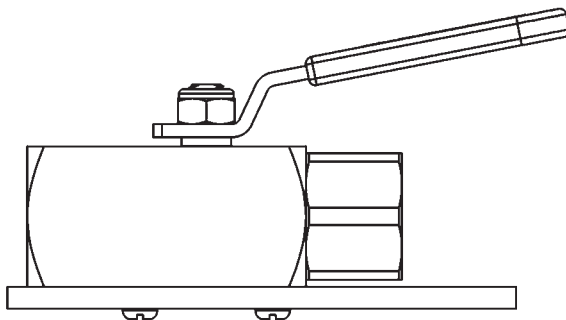

BALL VALVE WITH TAPPED HOLES FOR SURFACE MOUNTING

SUFFIX ZG Surface Mount Tapped Holes