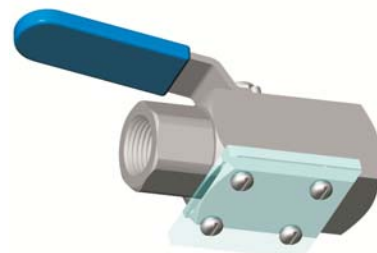

BALL VALVE WITH TAPPED HOLES FOR SURFACE MOUNTING

SUFFIX ZG Surface Mount Tapped Holes