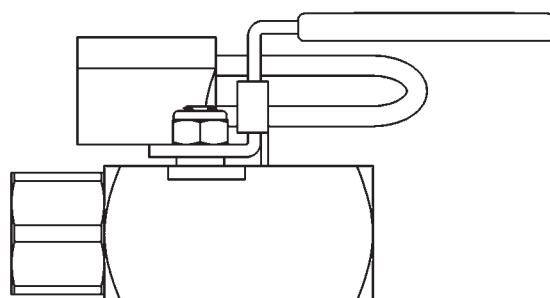

VALVE CAN BE LOCKED IN EITHER THE OPEN OR CLOSED POSITION WITH THE PADLOCK PROVIDED.

SUFFIX ZD Lockable Handle with Padlock