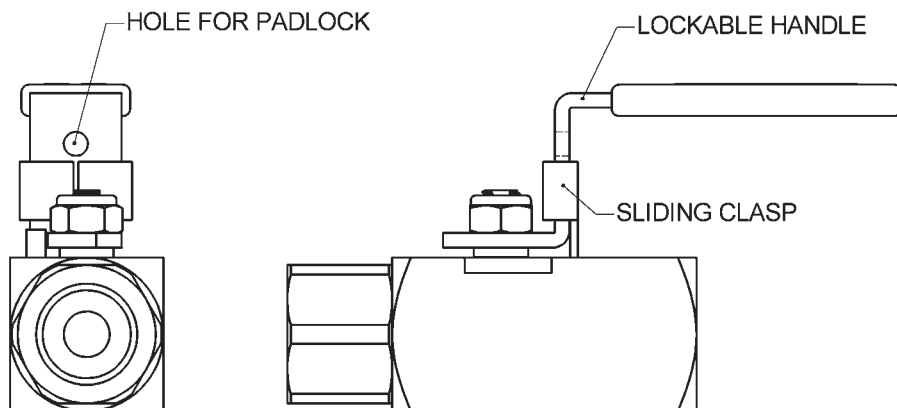

VALVE CAN BE LOCKED IN EITHER OPEN OR CLOSED POSITION WITH A PADLOCK (NOT SUPPLIED)

SUFFIX ZC Lockable Handle only