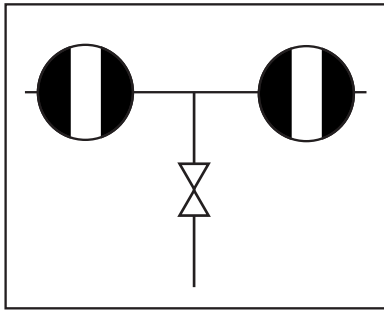

**Model - BVN
Inline Remote Mount
Double Block and Bleed Valve
Rated 400 BAR 6000 PSI**

Circuit Diagram